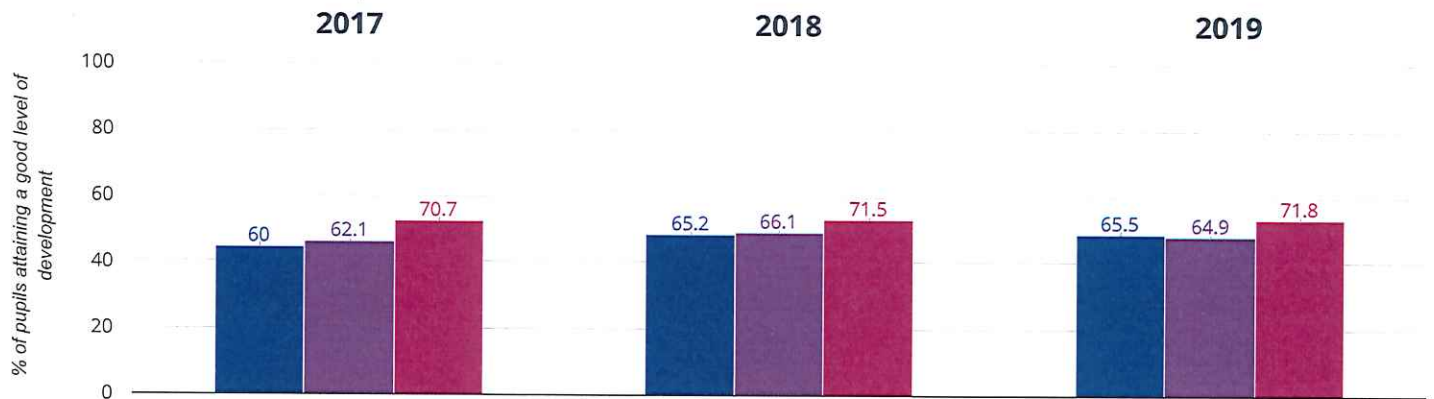

CORINTHIAN COMMUNITY PRIMARY SCHOOL

Brought to you by *the NCER*

★ Good Level Of Development

65.5% in 2019

0.3% points rise since 2018

5.5% points rise since 2017

■ Corinthian Community Primary School ■ Liverpool (118)

■ NCER National (17646)

Average Total Points Score

32.8 in 2019

0 change from 2018

1.5 points rise since 2017

■ Corinthian Community Primary School ■ Liverpool (118)

■ NCER National (17646)