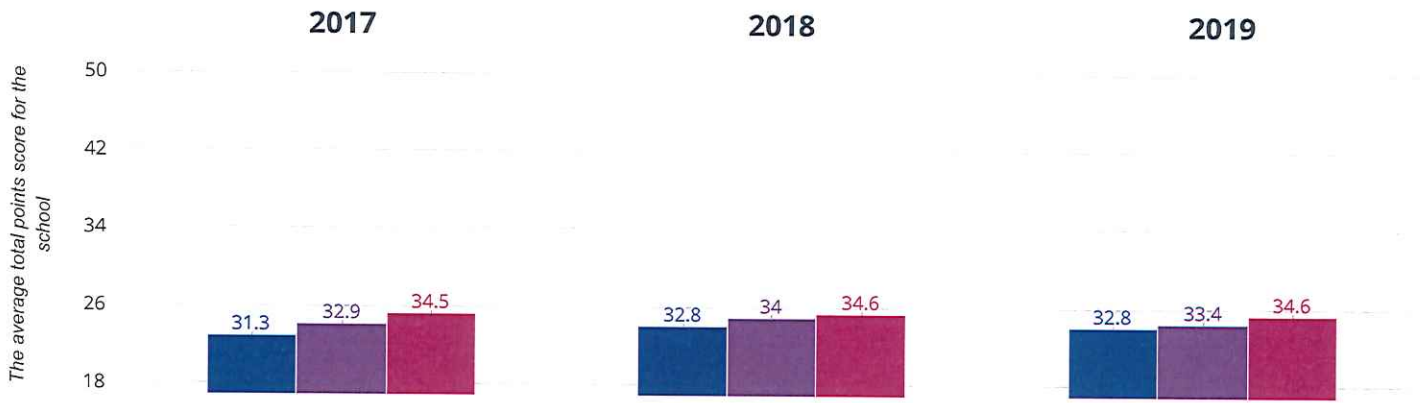

CORINTHIAN COMMUNITY PRIMARY SCHOOL

Brought to you by *the NCER*

★ Good Level Of Development

65.5% in 2019

0.3% points rise since 2018

5.5% points rise since 2017

■ Corinthian Community Primary School ■ Liverpool (118)

■ NCER National (17646)

Average Total Points Score

32.8 in 2019

0 change from 2018

1.5 points rise since 2017

■ Corinthian Community Primary School ■ Liverpool (118)

■ NCER National (17646)