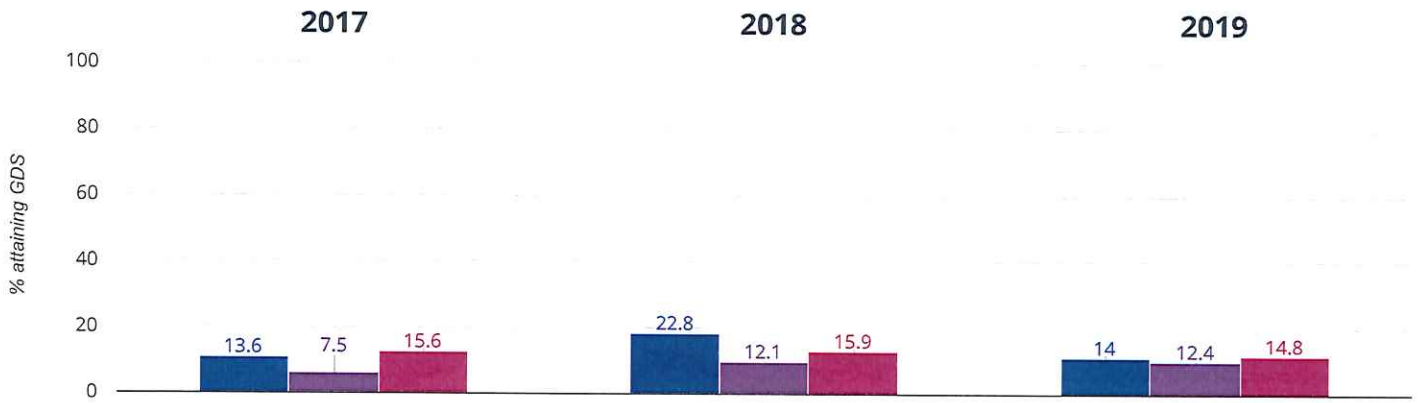

75.4% in 2019

1.8% points drop since 2018

4.3% points drop since 2017

■ Corinthian Community Primary School ■ Liverpool (116)

■ NCER National (16552)

✎ Writing - attaining GDS

14% in 2019

8.8% points drop since 2018

0.4% points rise since 2017

- Corinthian Community Primary School
- Liverpool (116)
- NCER National (16552)

⊕ Maths - attaining EXS or better

80.7% in 2019

3.5% points drop since 2018

1% points rise since 2017