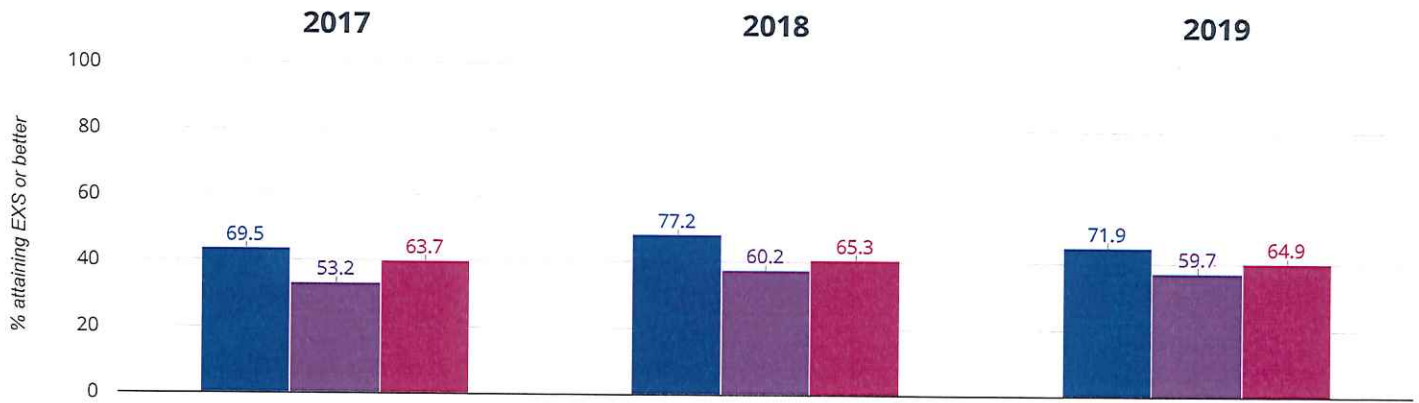

🌿 Science - attaining EXS

80.7% in 2019

1.8% points drop since 2018

7.4% points drop since 2017

- Corinthian Community Primary School
- Liverpool (116)
- NCER National (16552)

RWM - attaining EXS or better