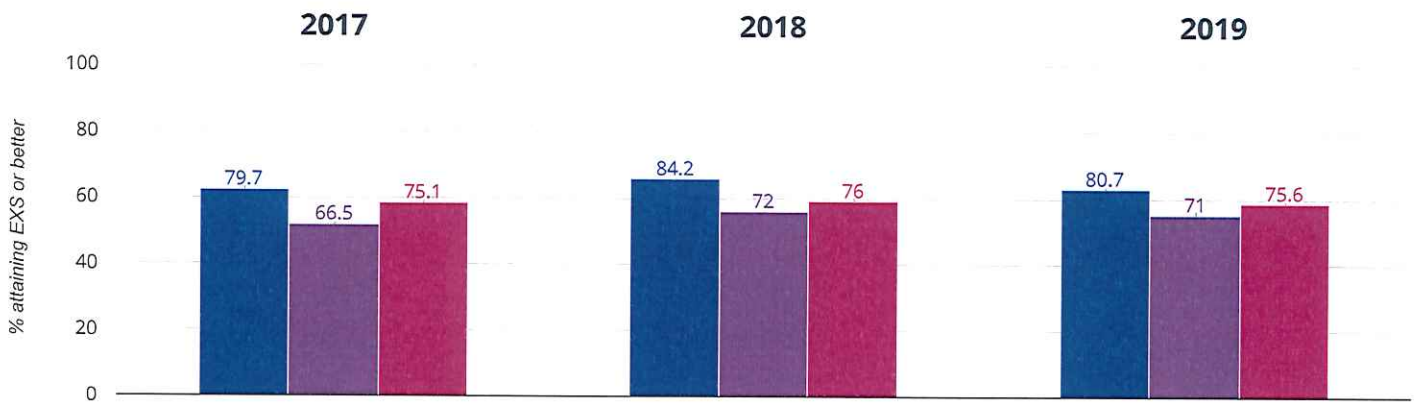

75.4% in 2019

1.8% points drop since 2018

4.3% points drop since 2017

■ Corinthian Community Primary School ■ Liverpool (116)

■ NCER National (16552)

✎ Writing - attaining GDS

14% in 2019

8.8% points drop since 2018

0.4% points rise since 2017

- Corinthian Community Primary School
- Liverpool (116)
- NCER National (16552)

⊕ Maths - attaining EXS or better

80.7% in 2019

3.5% points drop since 2018

1% points rise since 2017