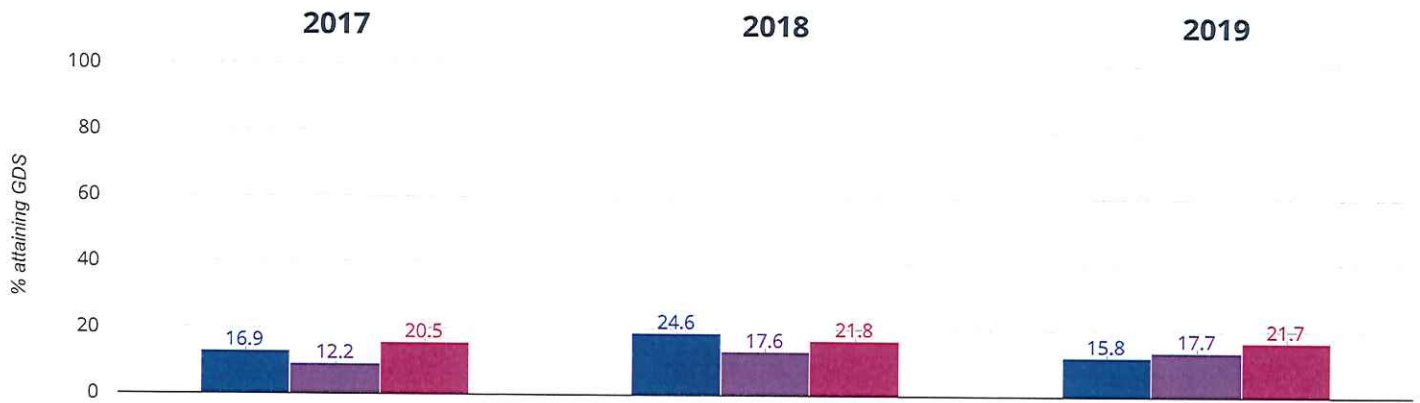

⊕ Maths - attaining GDS

15.8% in 2019

8.8% points drop since 2018

1.1% points drop since 2017

- Corinthian Community Primary School
- Liverpool (116)
- NCER National (16552)