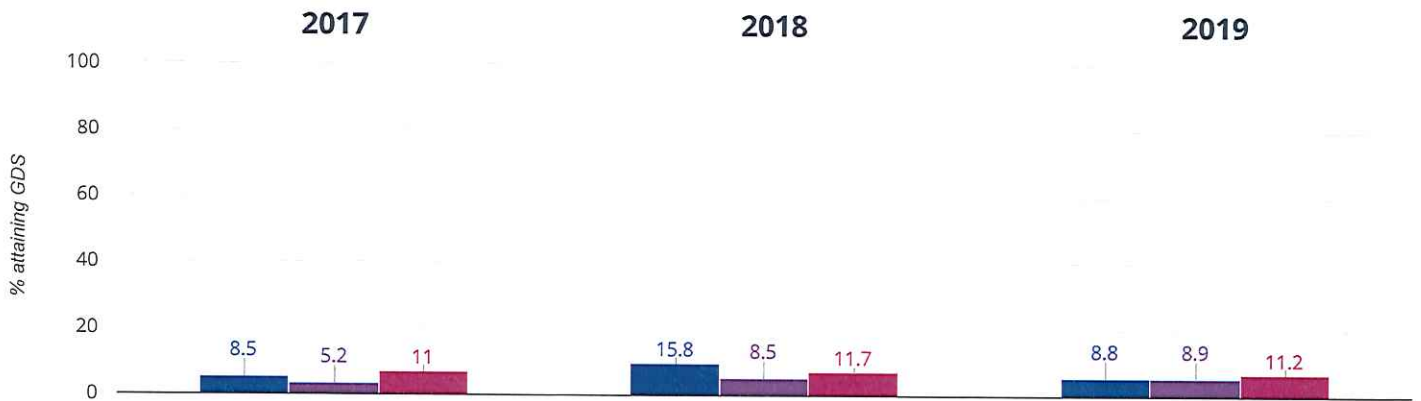

RWM - attaining GDS

8.8% in 2019

7% points drop since 2018

0.3% points rise since 2017

- Corinthian Community Primary School
- Liverpool (116)
- NCER National (16552)