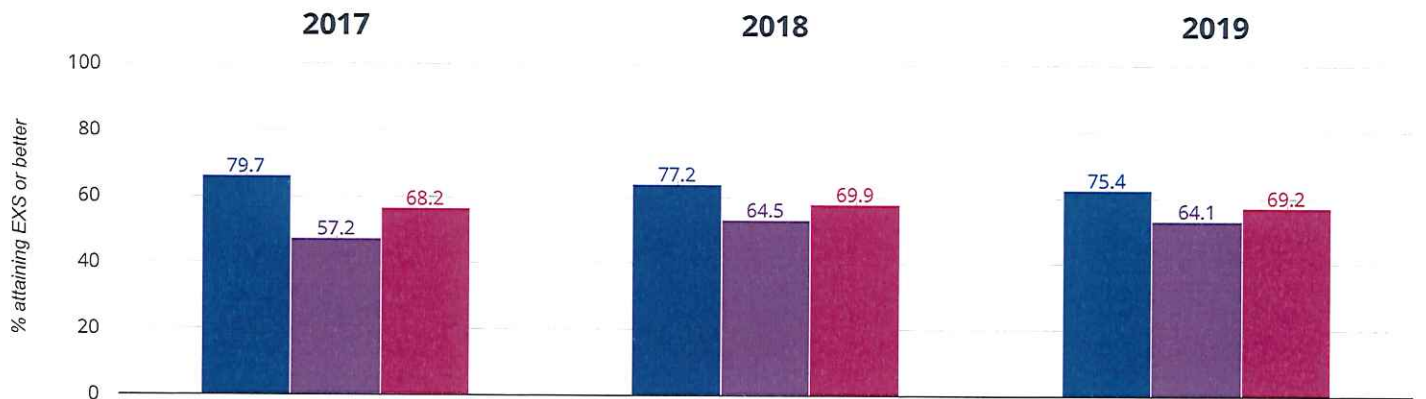

Writing - attaining EXS or better

75.4% in 2019

1.8% points drop since 2018

4.3% points drop since 2017

■ Corinthian Community Primary School   ■ Liverpool (116)

■ NCER National (16552)