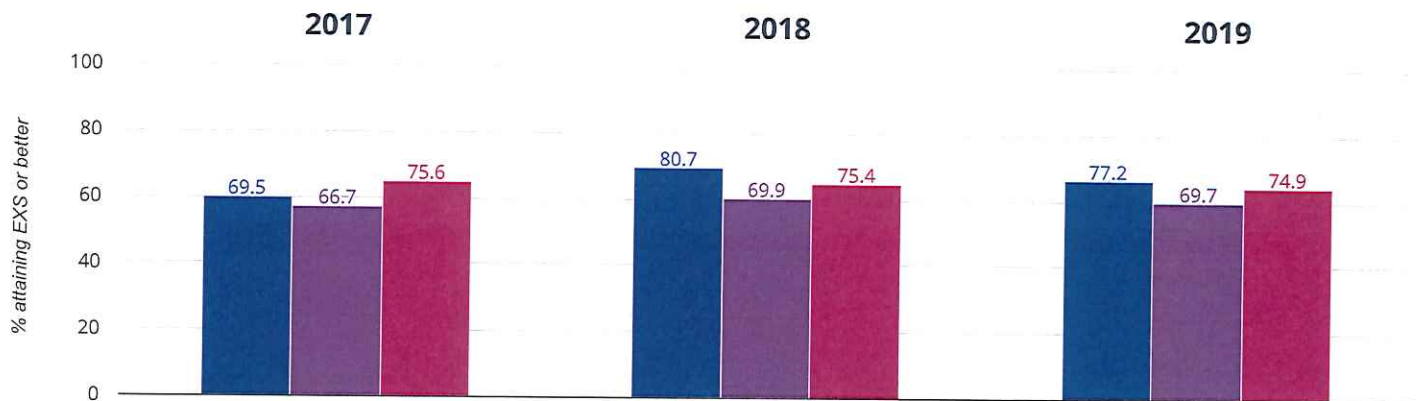

CORINTHIAN COMMUNITY PRIMARY SCHOOL

Brought to you by *the NCER*

Reading - attaining EXS or better

77.2% in 2019

3.5% points drop since 2018

7.7% points rise since 2017

■ Corinthian Community Primary School ■ Liverpool (116)