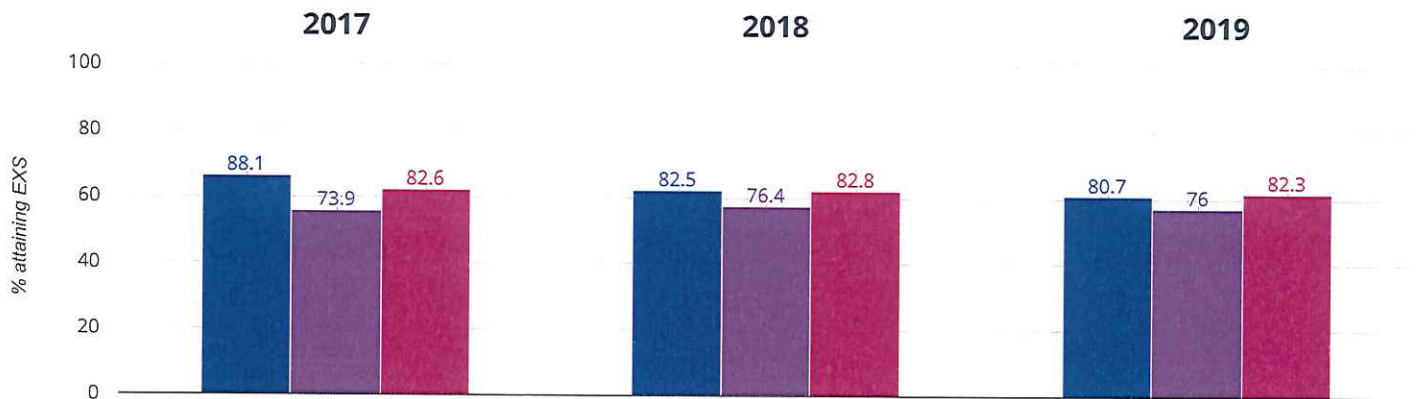

🌿 Science - attaining EXS

80.7% in 2019

1.8% points drop since 2018

7.4% points drop since 2017

- Corinthian Community Primary School
- Liverpool (116)
- NCER National (16552)

RWM - attaining EXS or better