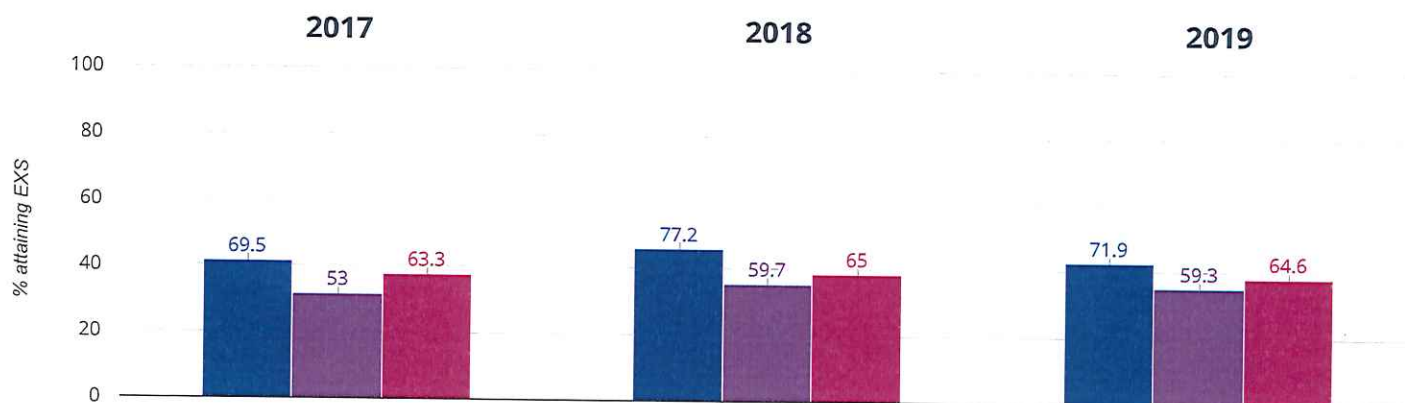

🌿 Science - attaining EXS

80.7% in 2019

1.8% points drop since 2018

7.4% points drop since 2017

- Corinthian Community Primary School
- Liverpool (116)
- NCER National (16552)

RWM - attaining EXS or better

71.9% in 2019

5.3% points drop since 2018

2.4% points rise since 2017

- Corinthian Community Primary School
- Liverpool (116)
- NCER National (16552)

RWM - attaining GDS

8.8% in 2019

7% points drop since 2018

0.3% points rise since 2017

- Corinthian Community Primary School
- Liverpool (116)
- NCER National (16552)

Reading, Writing, Maths and Science - attaining EXS

71.9 in 2019

5.3 points drop since 2018

2.4 points rise since 2017