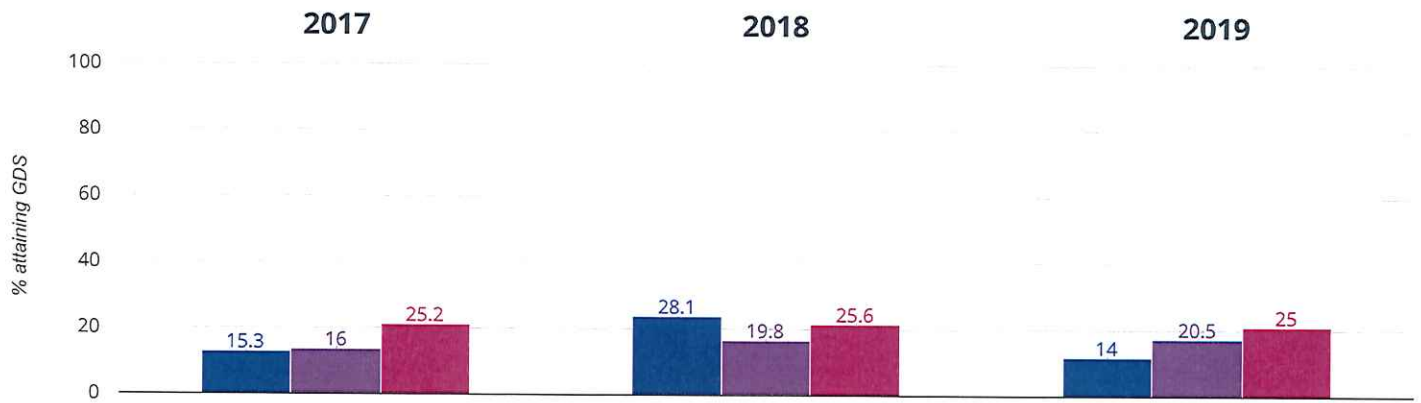

Reading - attaining GDS

14% in 2019

14.1% points drop since 2018

1.3% points drop since 2017

■ Corinthian Community Primary School   ■ Liverpool (116)

■ NCER National (16552)