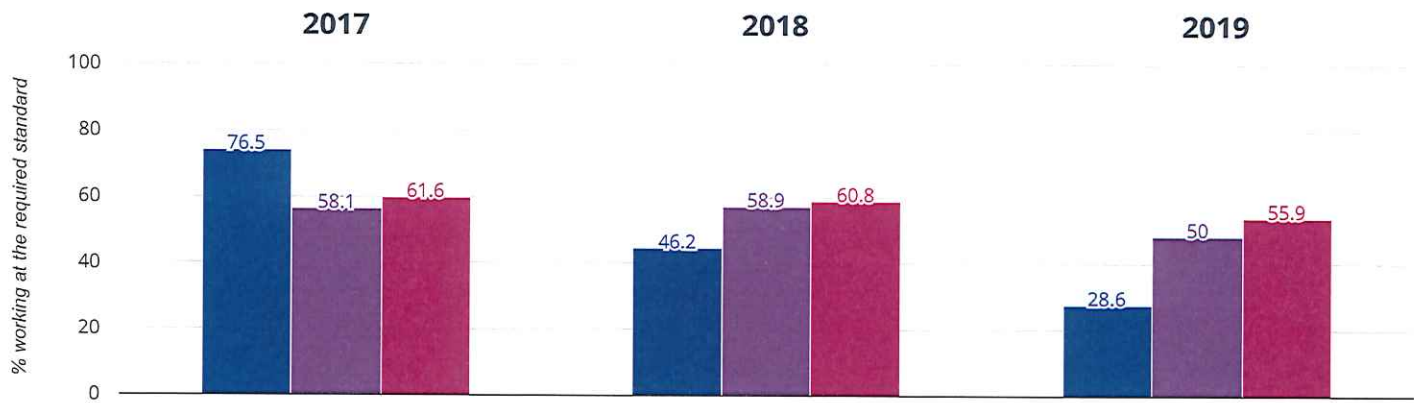

Year 2: Working At

28.6% in 2019

17.6% points drop since 2018

47.9% points drop since 2017

■ Corinthian Community Primary School   ■ Liverpool (116)

■ NCER National (15622)