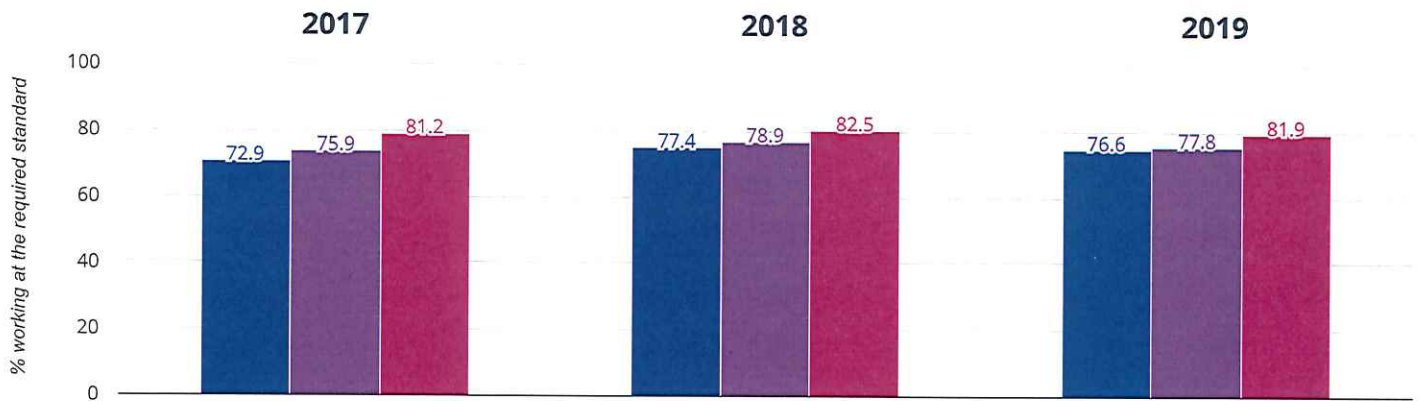

## Year 1: Working At

**76.6% in 2019**

**0.8% points drop since 2018**

**3.7% points rise since 2017**

- Corinthian Community Primary School
- Liverpool (114)
- NCER National (16300)